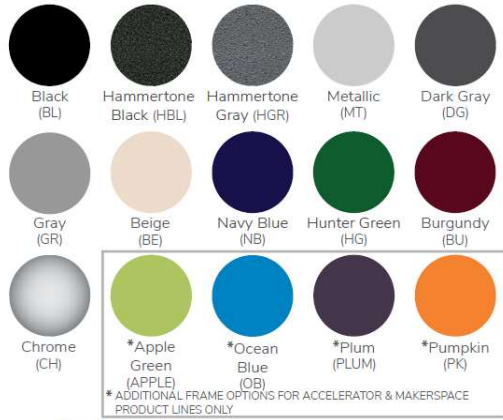

Color Selector

Frame

Hard Plastic Tops

Laminate Tops

Polypropylene Shell & Book Box

PVC Edge

Hard Plastic Seats/Backs/Stool Seats

Material images may differ from the final product delivered.