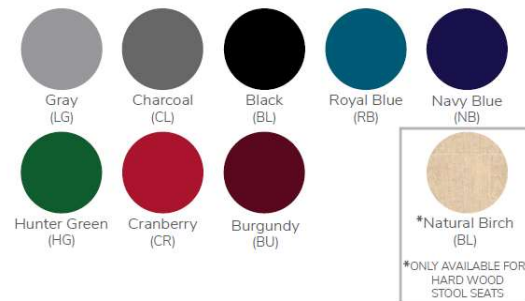

Color Selector

Frame

Hard Plastic Tops

Laminate Tops

Polypropylene Shell & Book Box

PVC Edge

Hard Plastic Seats/Backs/Stool Seats

Material images may differ from the final product delivered.